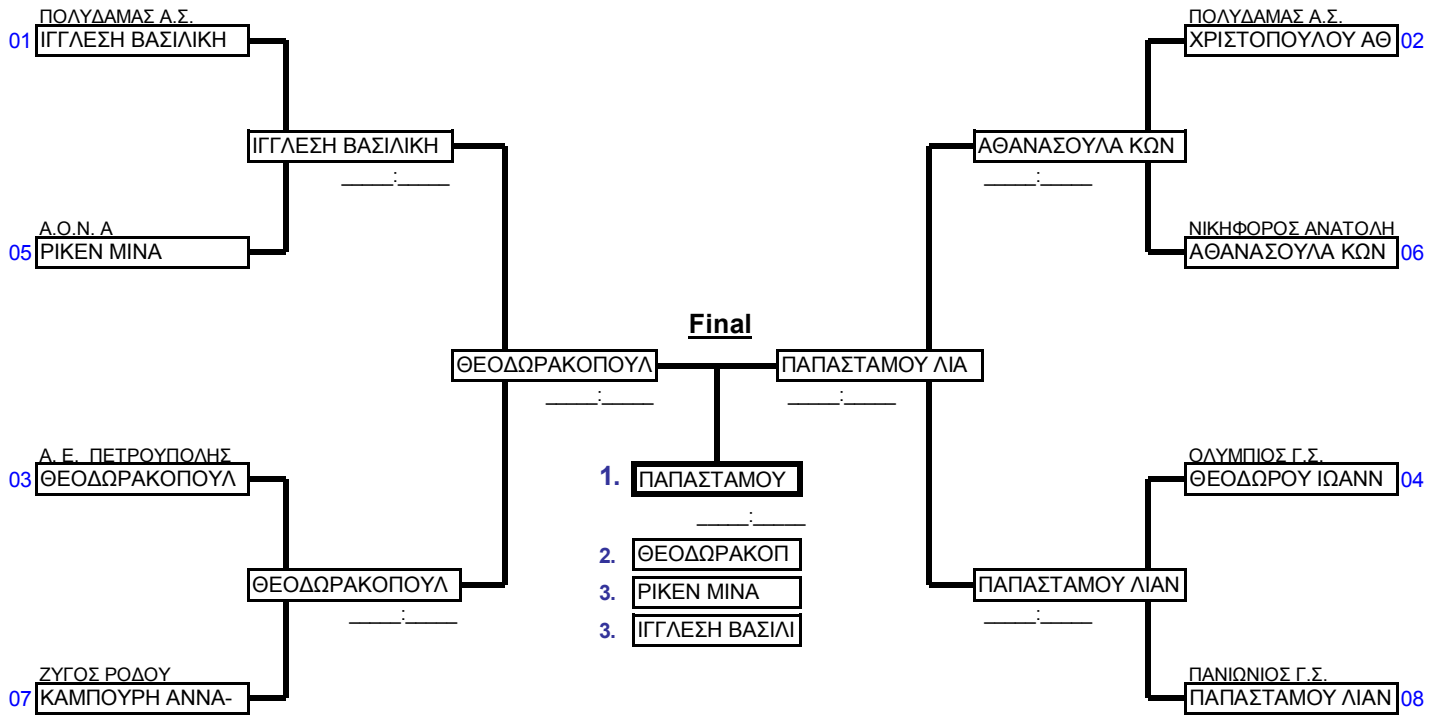

Κορασίδες Α	-52kg	ΔΙΑΣΥΛΛΟΓΙΚΟ ΠΡΩΤΑ ΘΑΛΗΣΣΑ	ΠΑΙΔΩΝ - ΚΟΡΑΣΙΔΩΝ Α'	SPORT CAMP LOYT ΠΑΚΙ	21/10/2012	8	Cmp.
Elimination System with Double Repechage for up to 8 Competitors					3 min	Matte 2	

Preliminaries and final

Repechage