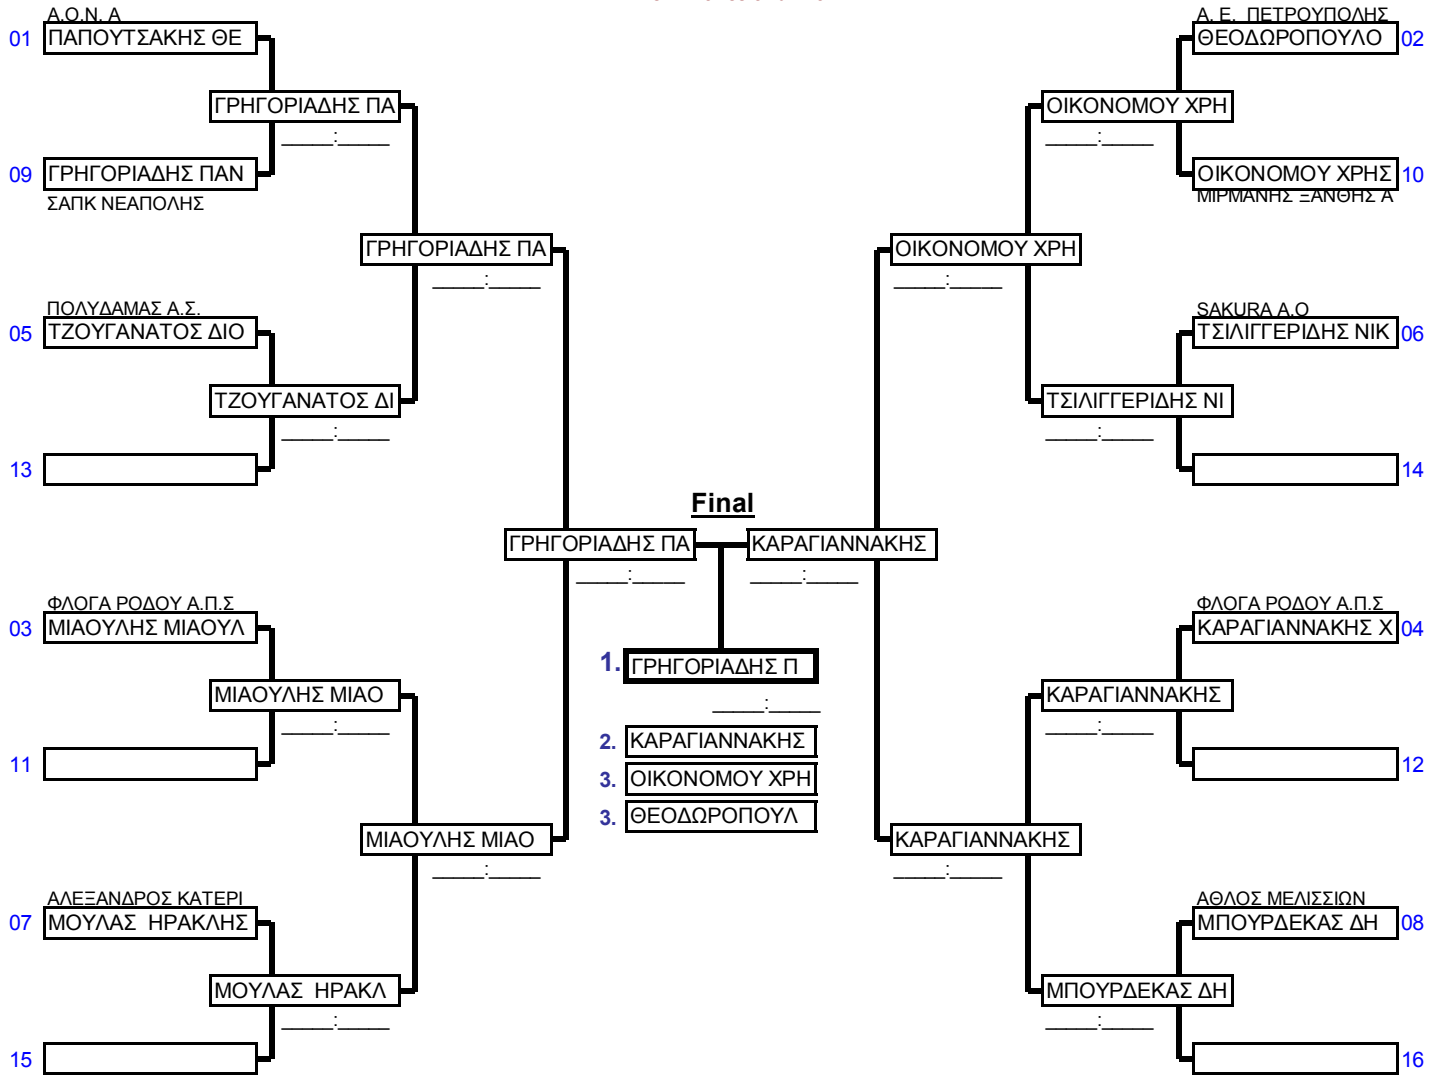

Παιδες A	-66kg	ΔΙΑΣΥΛΛΟΓΙΚΟ ΠΡΩΤΑ ΘΑΛΙΑ	ΠΑΙΔΩΝ - ΚΟΡΑΣΙΔΩΝ Α'	SPORT CAMP LOYT ΠΑΙΔ	21/10/2012	10	Cmp.
Elimination System with Double Repechage for 9 to 16 Competitors					3 min	Matte 3	

Preliminaries and final

Repechage