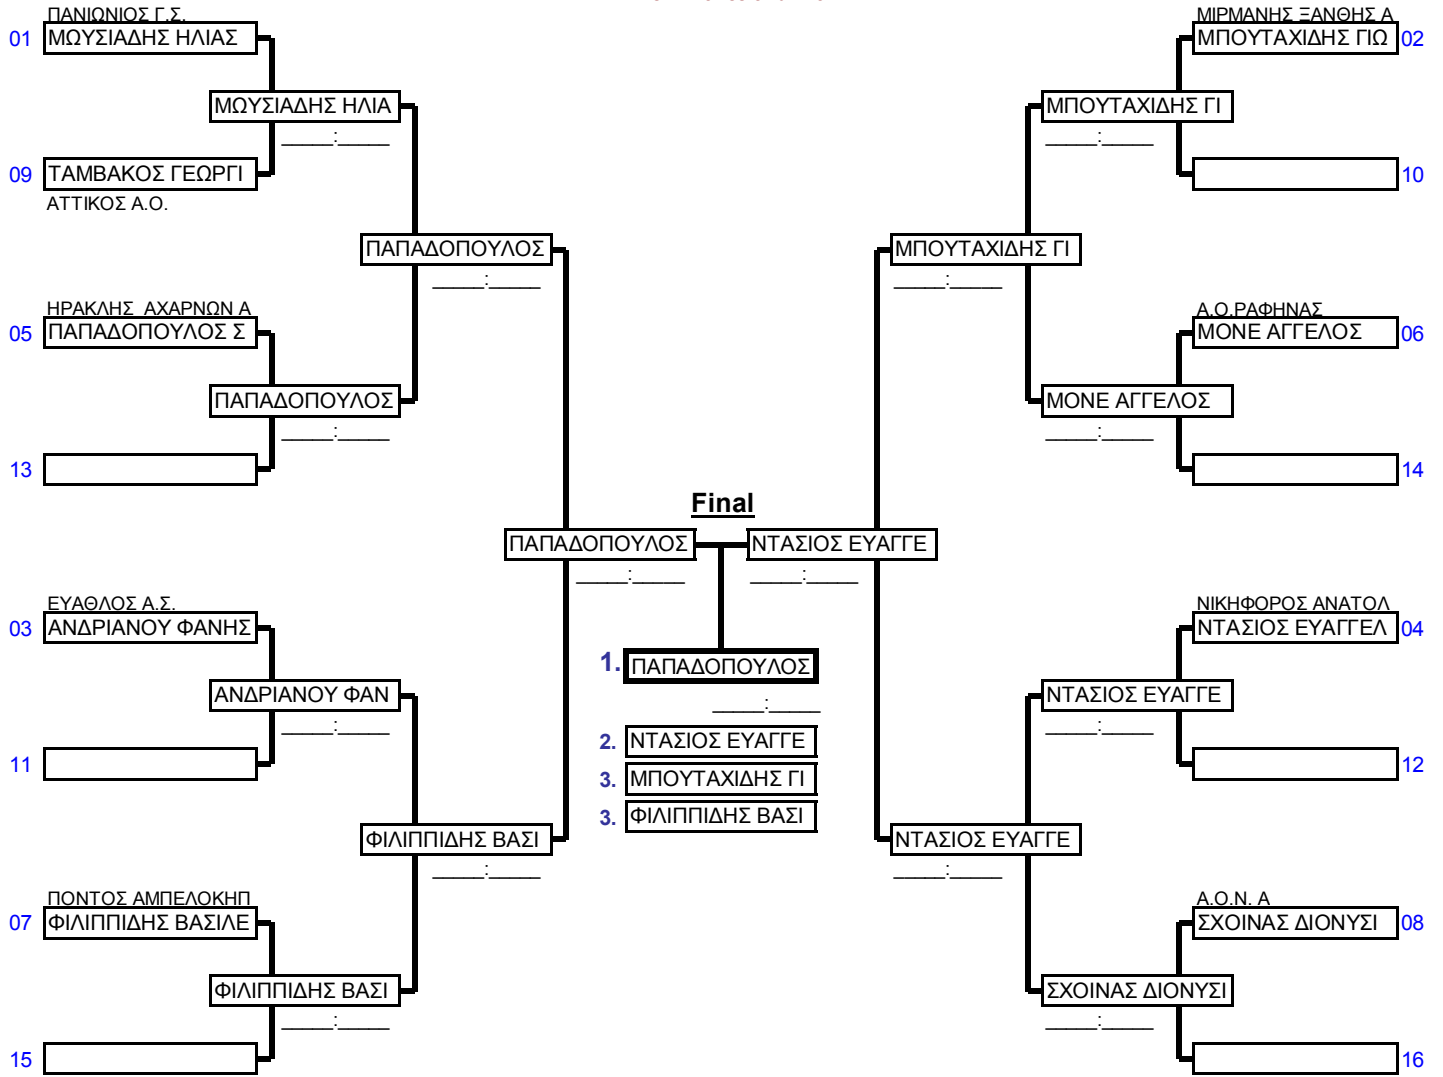

Παιδες Α	-60kg	ΔΙΑΣΥΛΛΟΓΙΚΟ ΠΡΩΤΑ ΘΑΛΙΣΣΑ	ΠΑΙΔΩΝ - ΚΟΡΑΣΙΔΩΝ Α'	SPORT CAMP LOYT ΠΑΙΔΩΝ	21/10/2012	9 Cmp.
Elimination System with Double Repechage for 9 to 16 Competitors					3 min	Matte 2

Preliminaries and final

Repechage