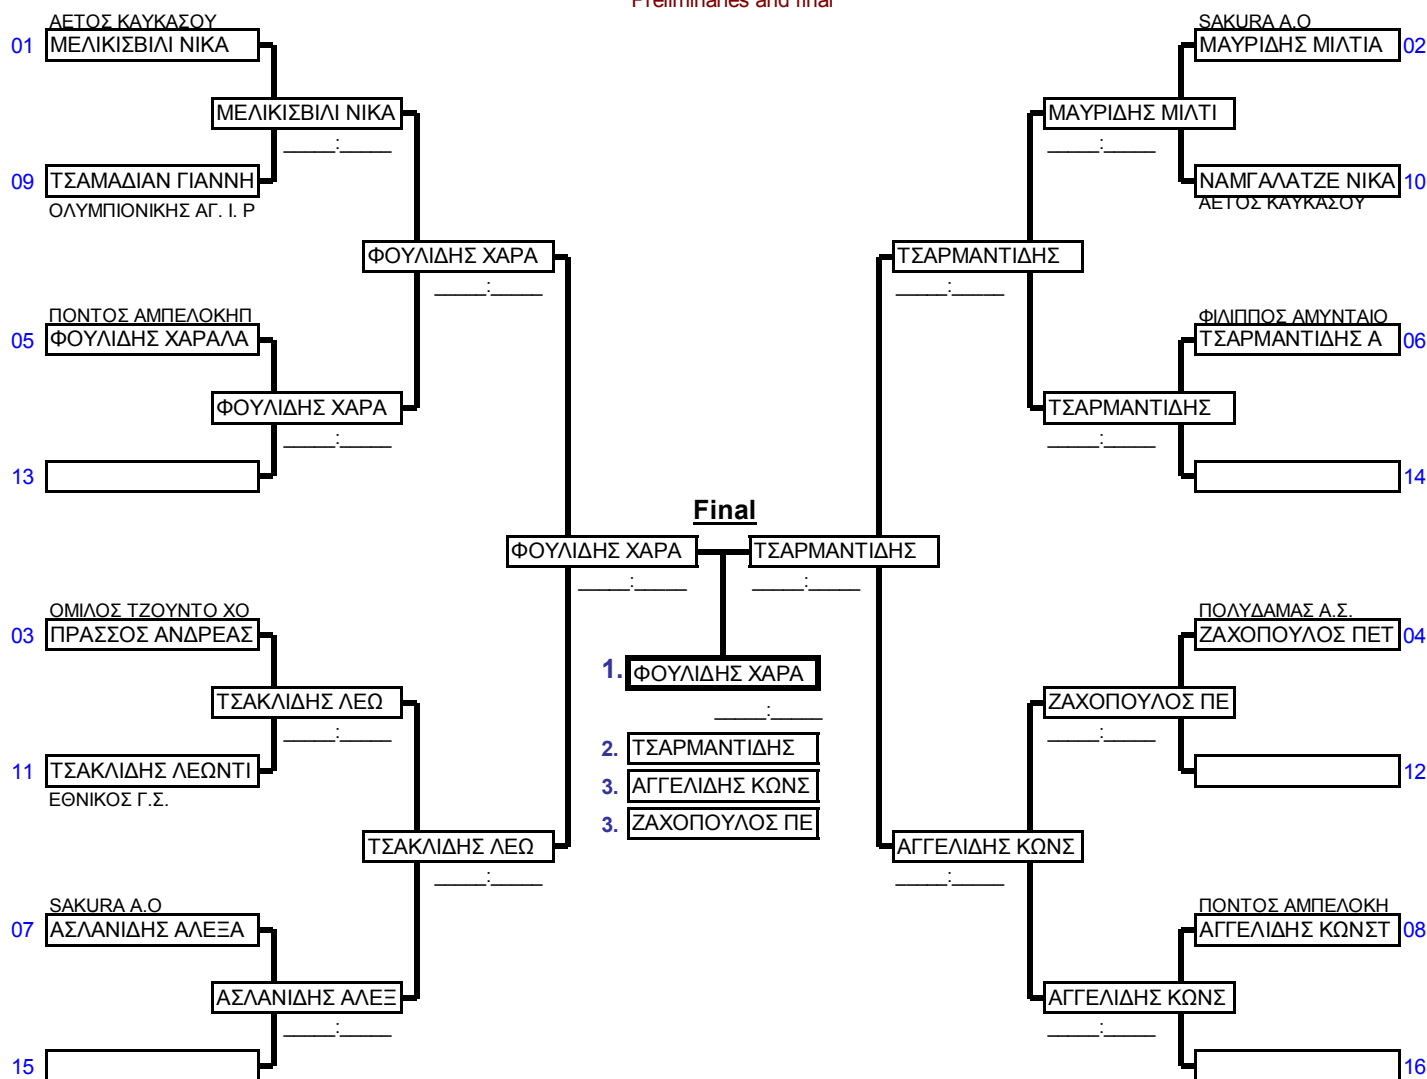

<b>Παιδες Α</b>	<b>-55kg</b>	ΔΙΑΣΥΛΛΟΓΙΚΟ ΠΡΩΤΑ ΓΑΛΙΑ	ΠΑΙΔΩΝ - ΚΟΡΑΣΙΔΩΝ Α'	SPORT CAMP LOYT	21/10/2012	11	Cmp.
Elimination System with Double Repechage for 9 to 16 Competitors					3 min	<b>Matte 1</b>	

Preliminaries and final

Repechage