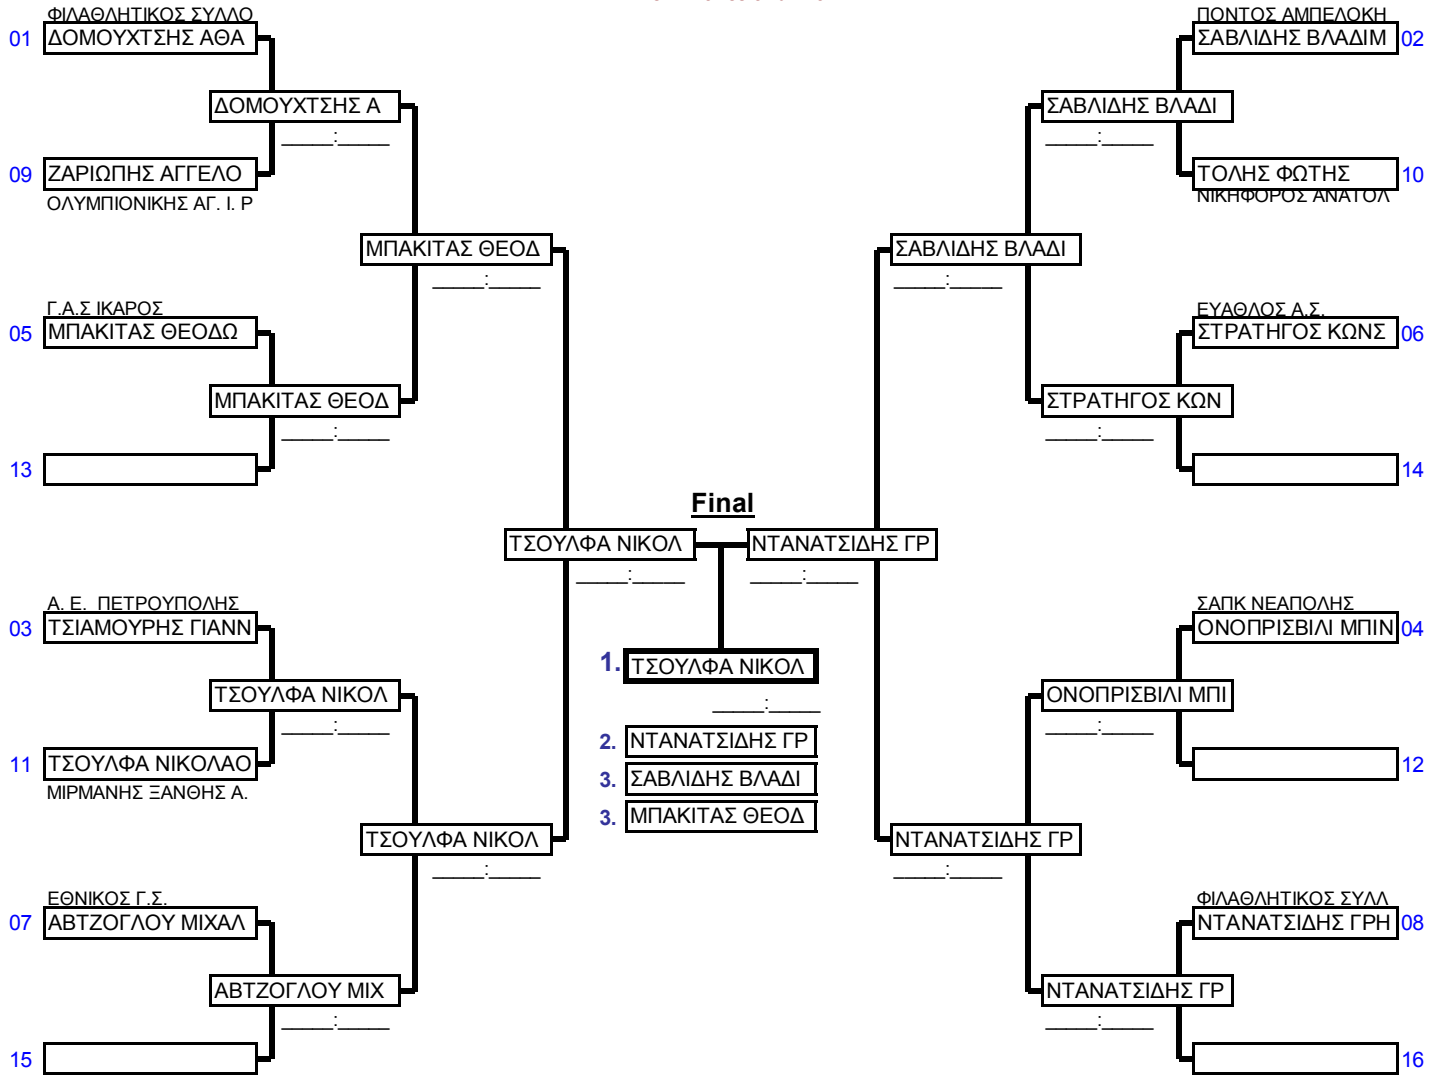

Παιδες Α	-50kg	ΔΙΑΣΥΛΛΟΓΙΚΟ ΠΡΩΤΑ ΣΑΛΙΜΑ	ΠΑΙΔΩΝ - ΚΟΡΑΣΙΔΩΝ Α'	SPORT CAMP LOYT ΠΑΙΔ	21/10/2012	11	Cmp.
Elimination System with Double Repechage for 9 to 16 Competitors					3 min	Matte 1	

Preliminaries and final

Repechage