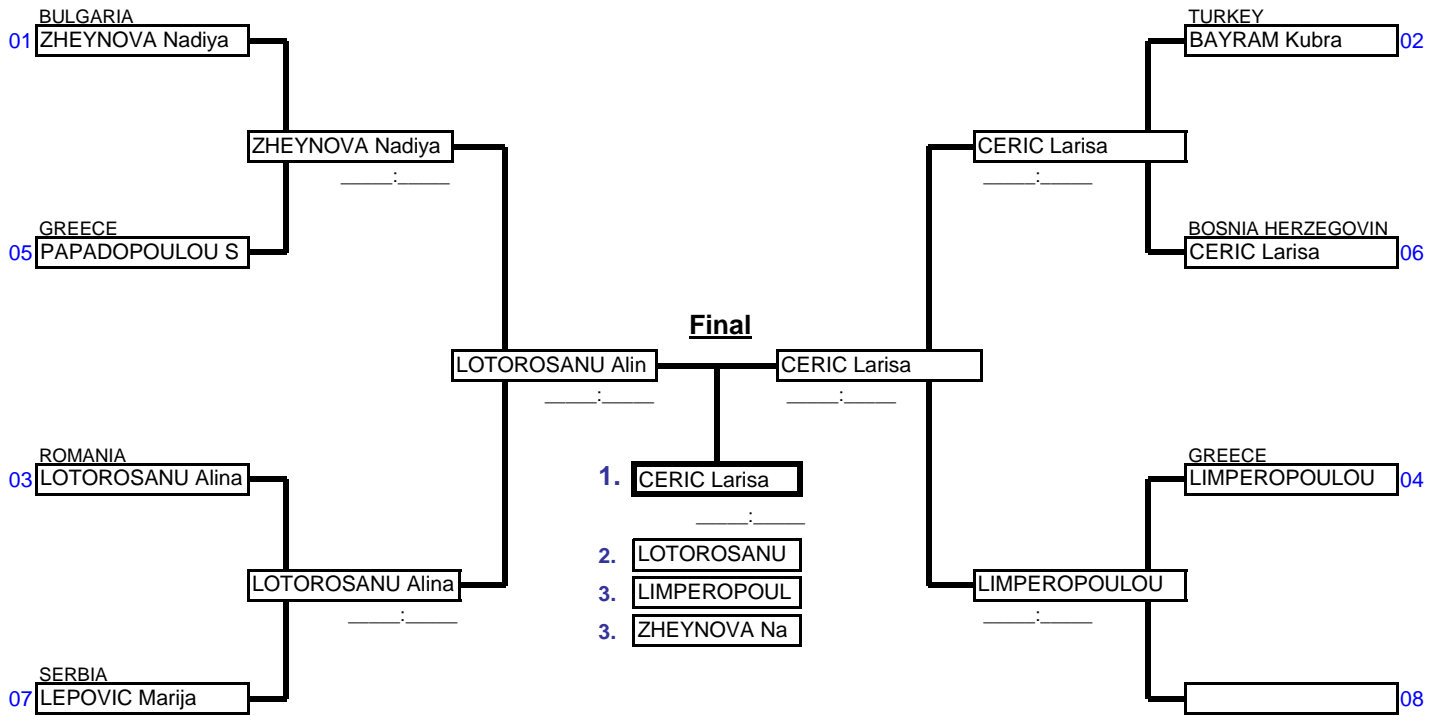

|  |              |             |                    |        |           |                |
|--|--------------|-------------|--------------------|--------|-----------|----------------|
| <b>Women U20</b>   | <b>+78kg</b> | BALKAN JUDO | CHAMPIONSHIPS 2009 | LARISA | 14/6/2009 | 7 Cmp.         |
| Elimination System with Double Repechage for up to 8 Competitors |              |             |                    |        | 4 min     | <b>Matte 2</b> |

Preliminaries and final

Repechage