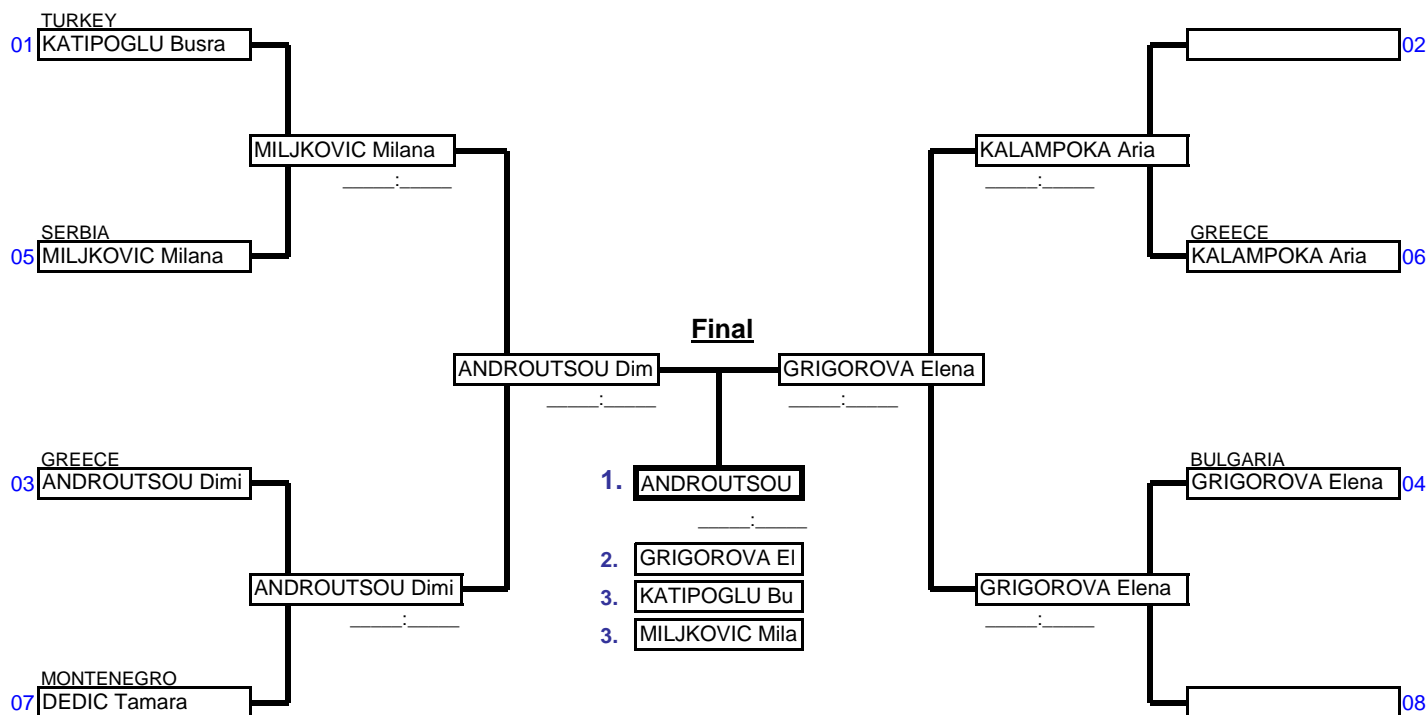

| | | | | | | |
|--|---------------------|-------------|--------------------|--------|-----------|----------------|
| Women U20 | +57kg - 63kg | BALKAN JUDO | CHAMPIONSHIPS 2009 | LARISA | 14/6/2009 | 7 Cmp. |
| Elimination System with Double Repechage for up to 8 Competitors | | | | | 4 min | Matte 3 |

Preliminaries and final

Repechage