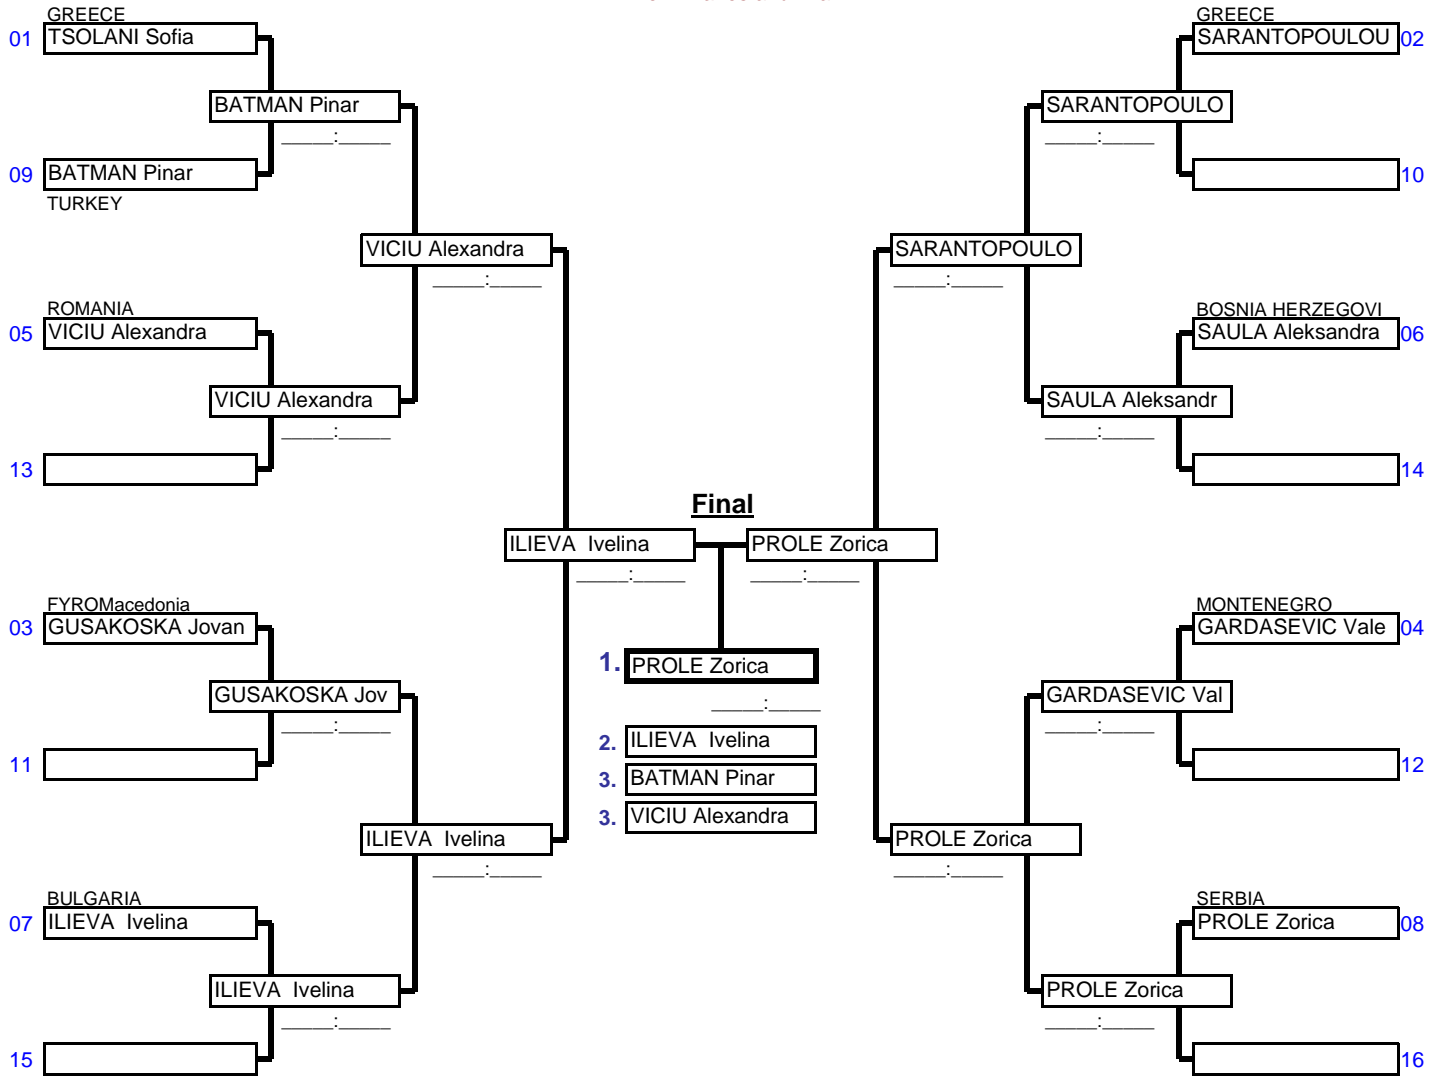

<b>Women U20</b>	<b>+52kg - 57kg</b>	BALKAN JUDO	CHAMPIONSHIPS 2009	LARISA	14/6/2009	9 Cmp.
Elimination System with Double Repechage for 9 to 16 Competitors					4 min	<b>Matte 1</b>

Preliminaries and final

Repechage