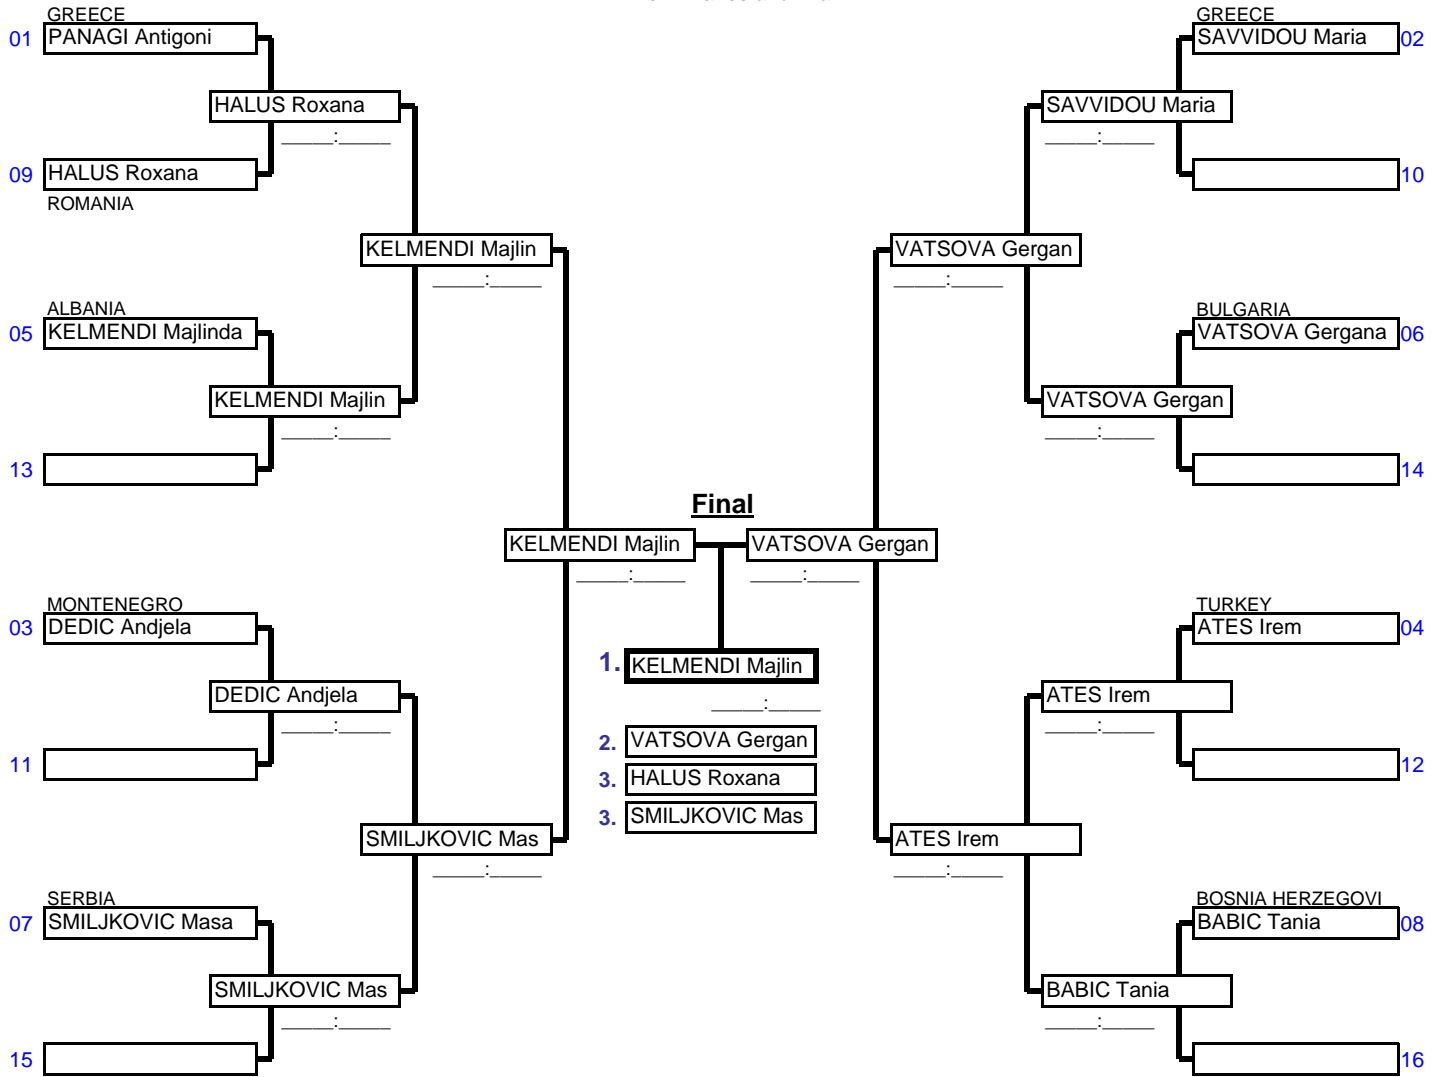

Women U20	+48kg - 52kg	BALKAN JUDO	CHAMPIONSHIPS 2009	LARISA	14/6/2009	9 Cmp.
Elimination System with Double Repechage for 9 to 16 Competitors					4 min	Matte 2

Preliminaries and final

Repechage